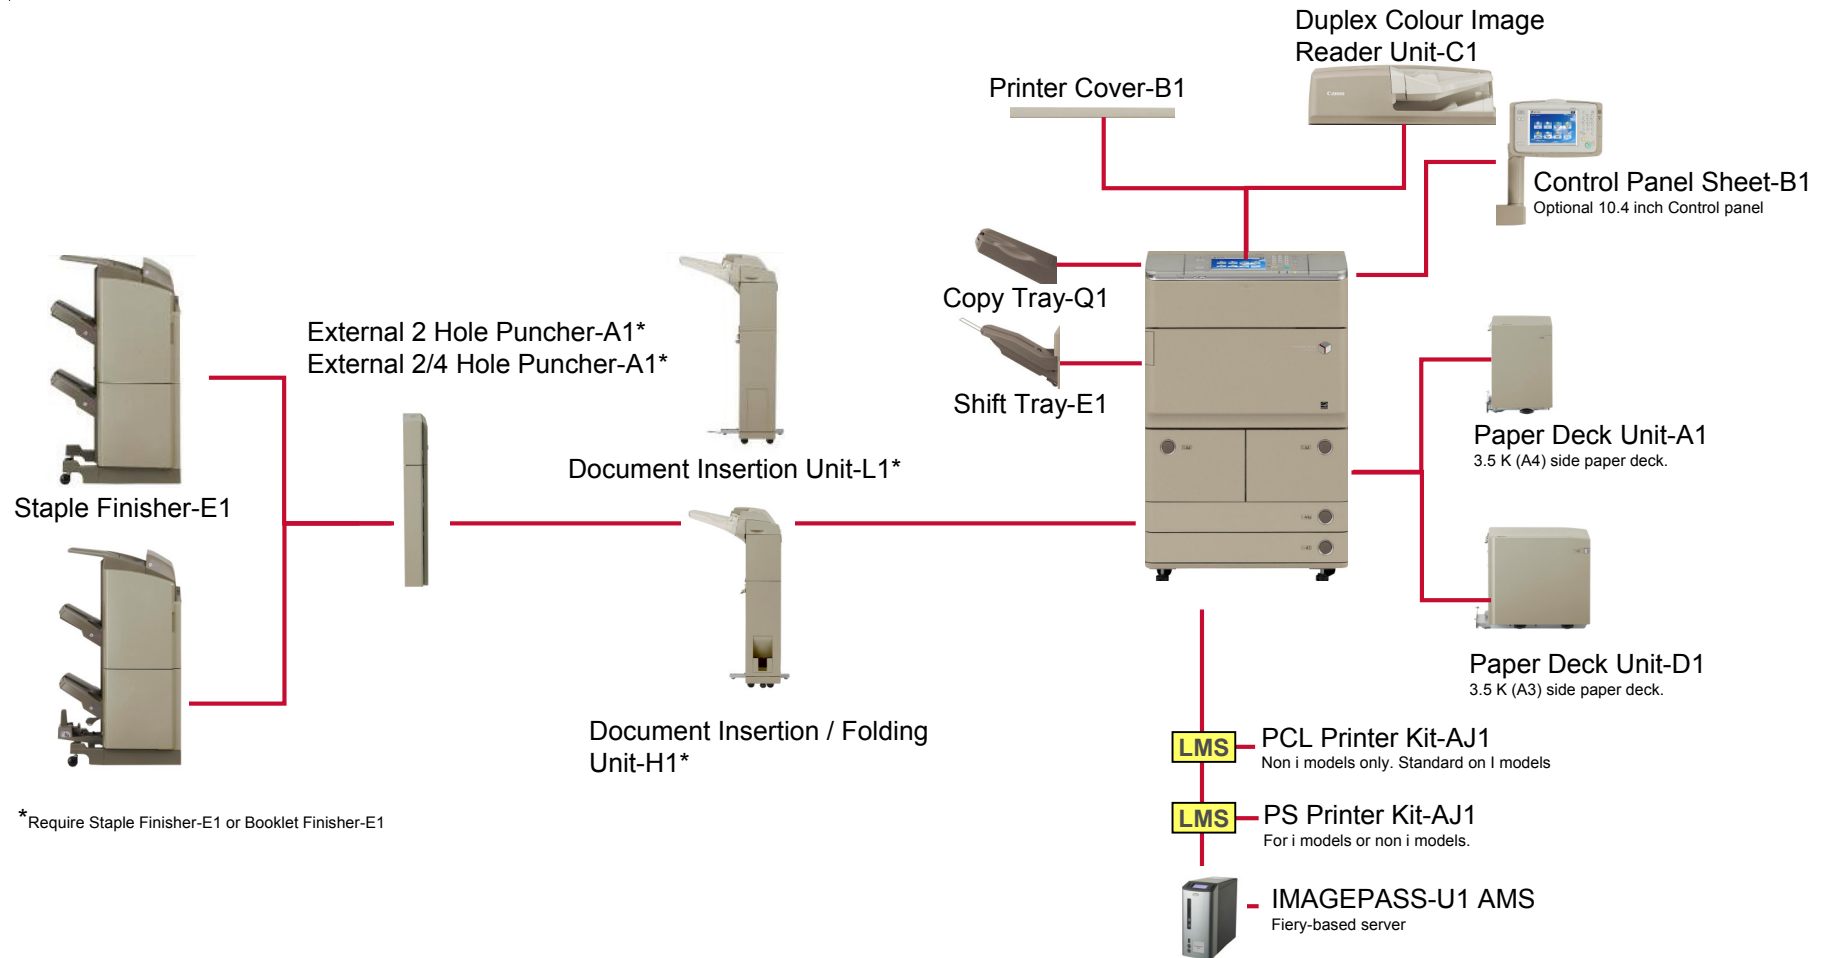

iR-ADV 6000 Series Basic Configuration

Canon

Booklet Finisher-E1

Standard Features

- 55ppm, 65ppm & 75 ppm
- 4 Paper cassettes (2 x 1500 sheet A4 & 2 x 550 sheet up to A3)
- 8.4 Inch colour touch screen display
- Basic i-Send, Network & Automatic Duplexing
- Advanced Space, 1.5 GB RAM, 80 GB HDD
- UFR II, PCL (Standard on i-model only)